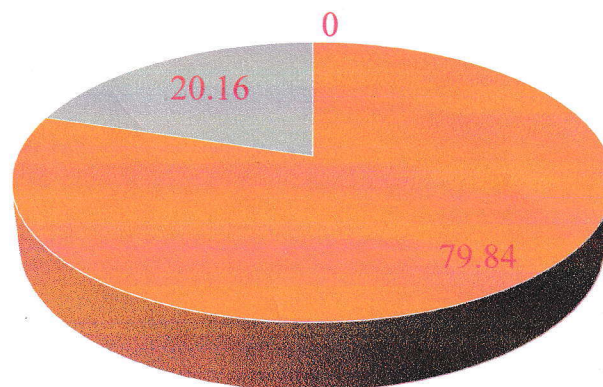

Students Feedback on Syllabus and its Transaction, BA 4th semester, Session-2021-22

- Percentage of Students satisfied / Not satisfied on syllabus and its Transactions (BA 4th semester, Session 2021-22)
- Satisfied
- Not Satisfied

Students Feedback on Syllabus and its Transactions, BA 2nd Sem, Session-2021-22

- Percentage of Students satisfied / Not satisfied on syllabus and its Transactions (BA 2nd semester, Session 2021-22)
- Satisfied
- Not Satisfied